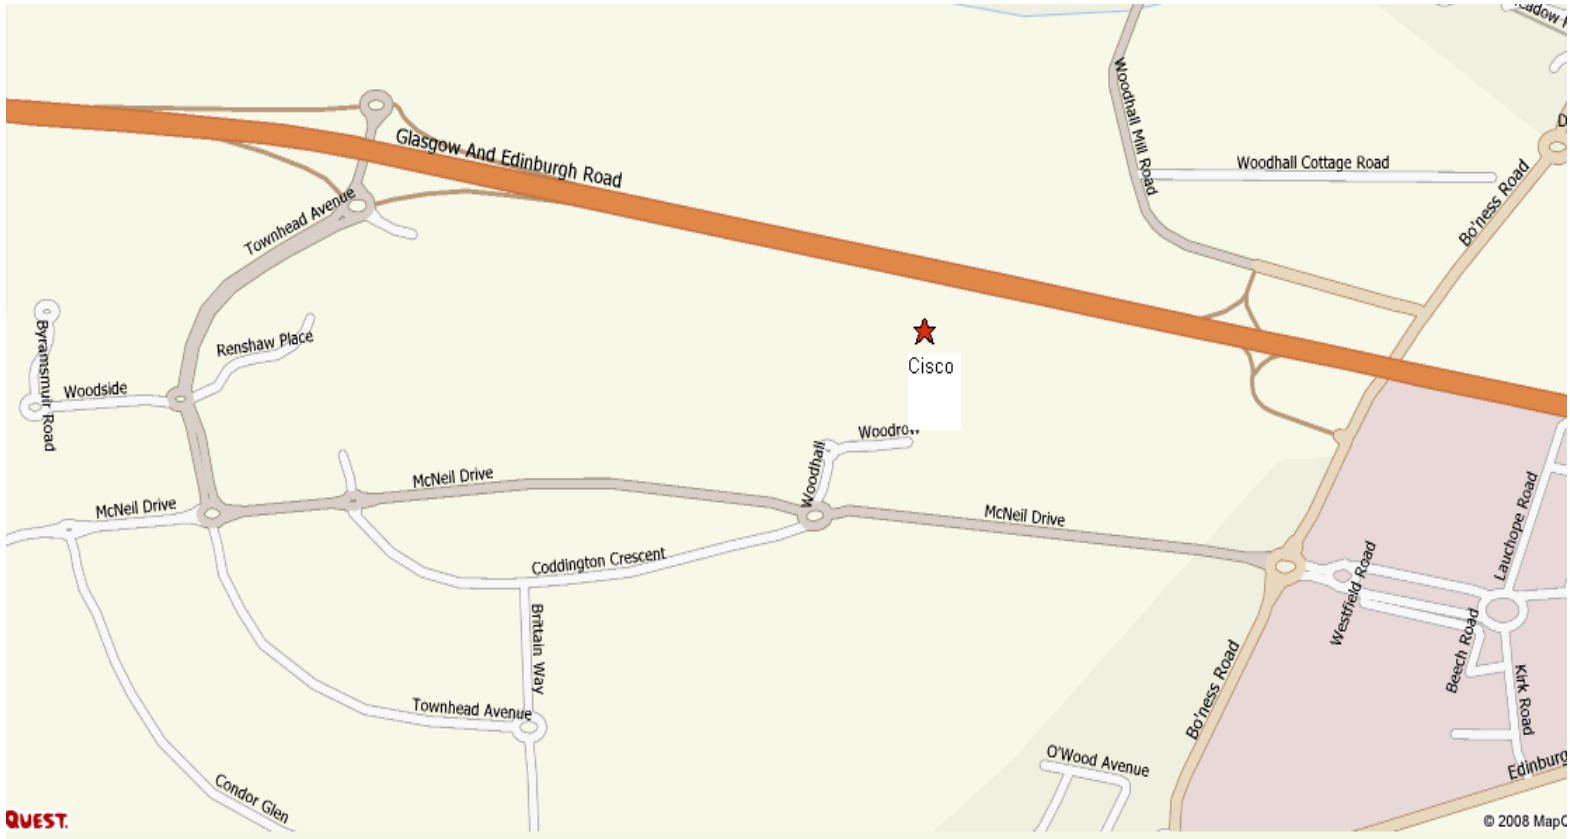

o From the South

Follow M6 Northbound

Then M74 Northbound towards Carlisle

Follow M74 all the way North following signs for M8/M80 Glasgow and Stirling

Take A725 exit for Hamilton, East Kilbride and Bellshill

Keep to the outside lane on the slip off the M74 and follow right round the roundabout until 3rd exit off taking you on to the A725 towards Bellshill (A8 Edinburgh)

Follow A725 towards Edinburgh

At Eurocentral Interchange branch left, then at roundabout take the 2nd exit (signposted Eurocentral)

At roundabout take 2nd exit onto Townhead Avenue, at next roundabout take 2nd exit remaining on Townhead Avenue

At roundabout take 1st exit onto McNeil Drive, at next roundabout take 2nd exit remaining on McNeil Drive. At the next roundabout turn left into Woodhall, go straight over a mini roundabout and you'll then come in Trilogy Business Park.

Cisco is located on the left hand side.

Drive Times

Town	Miles	Times
Glasgow	11	14 mins
Edinburgh	31	31 mins
Stirling	27	30 mins
Perth	59	70 mins
Aberdeen	146	3 hours

Bus Connections

The First Edinburgh, Glasgow to Livingstone services X15 and X15A, provide a regular service to Eurocentral with stops in Townhead Avenue.

Rail Connections

Eurocentral is served by the Greater Glasgow Rail Network linking Glasgow with Lanarkshire with regular services to stations close to Eurocentral. The following table highlights the proximity of Eurocentral to a number of mainline stations:

Holytown	1.5 miles
Coatbridge	4.3 miles
Bellshill	4.4 miles
Motherwell	5.7 miles
Hamilton	8.3 miles

QUEST.

© 2008 MapC