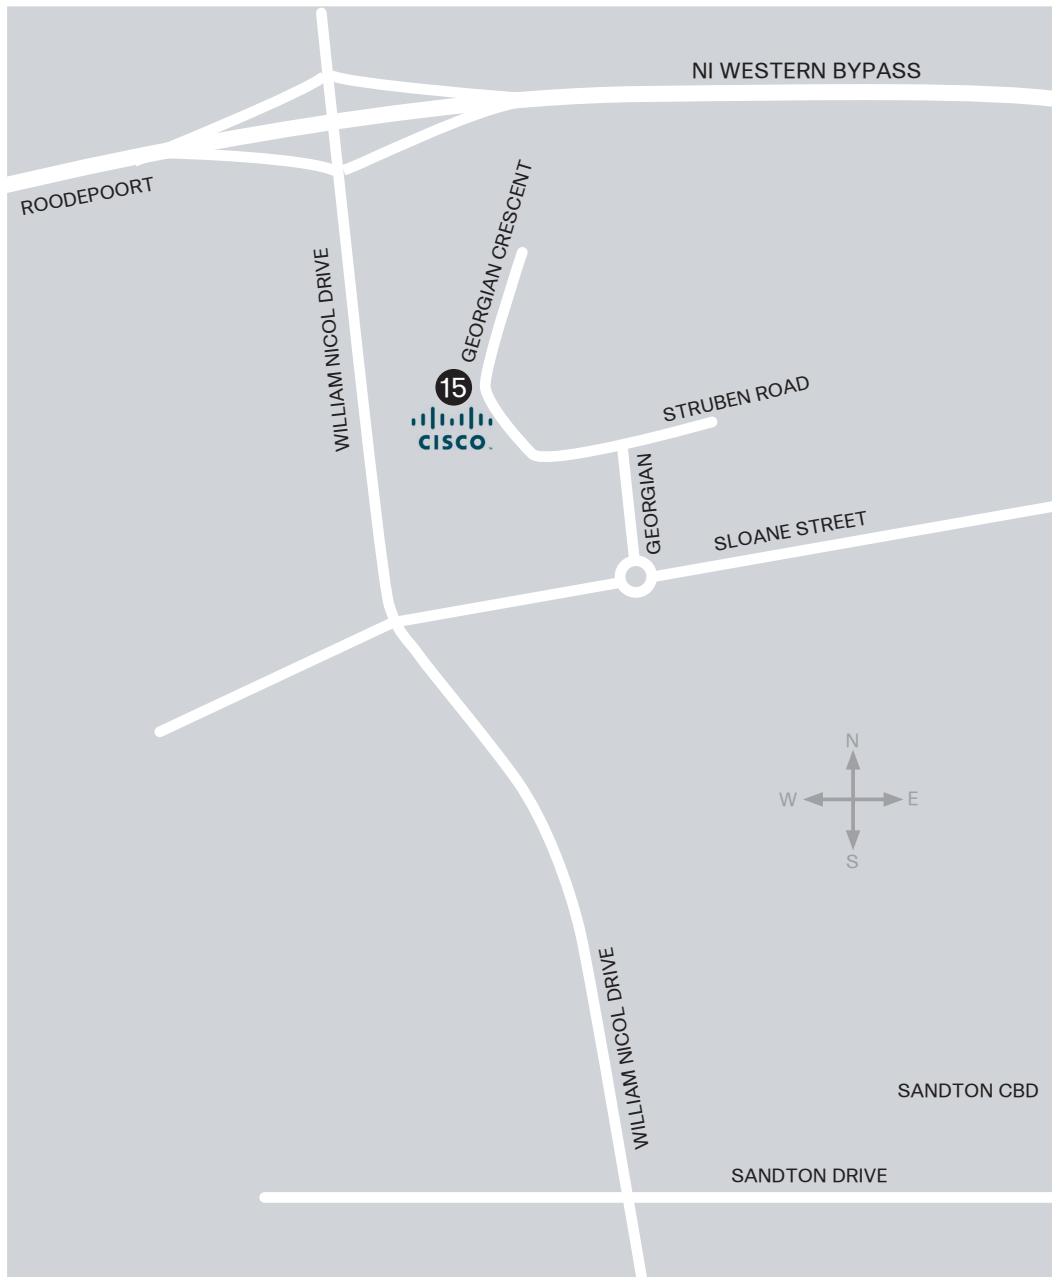

Cisco Systems South Africa - Johannesburg

PHYSICAL ADDRESS: 1ST FLOOR, SOUTH ENTRANCE, 15 GEORGIAN CRESCENT, BRYANSTON

Tel: +27 11 267 1000 www.cisco.com

DIRECTIONS FROM PRETORIA/JOHANNESBURG CBD:

On the N1 Highway towards Roodepoort, past the Rivonia off ramp and take the William Nicol off ramp. At the William Nicol off ramp, turn LEFT at the traffic lights and keep left. Turn LEFT at the traffic light into Sloane Street. At the first traffic circle, turn LEFT into Georgian Crescent. Cisco Systems is located at number 15 Georgian crescent.

DIRECTIONS FROM SANDTON

From Sandton CBD, join William Nicol Road towards Bryanston. Turn RIGHT into Sloane Street. Turn LEFT into Georgian Crescent at the first traffic circle. Cisco Systems is located at number 15 Georgian Crescent.