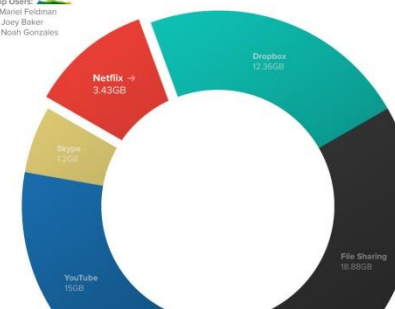

# Meraki Product : MS Switch

Cloud Managed  
Physical/Virtual Stacking  
Layer 7 Visibility  
Layer 3 Scalability  
Network Topology

Usage in the last 24hrs  
90% of total network traffic  
Top Users