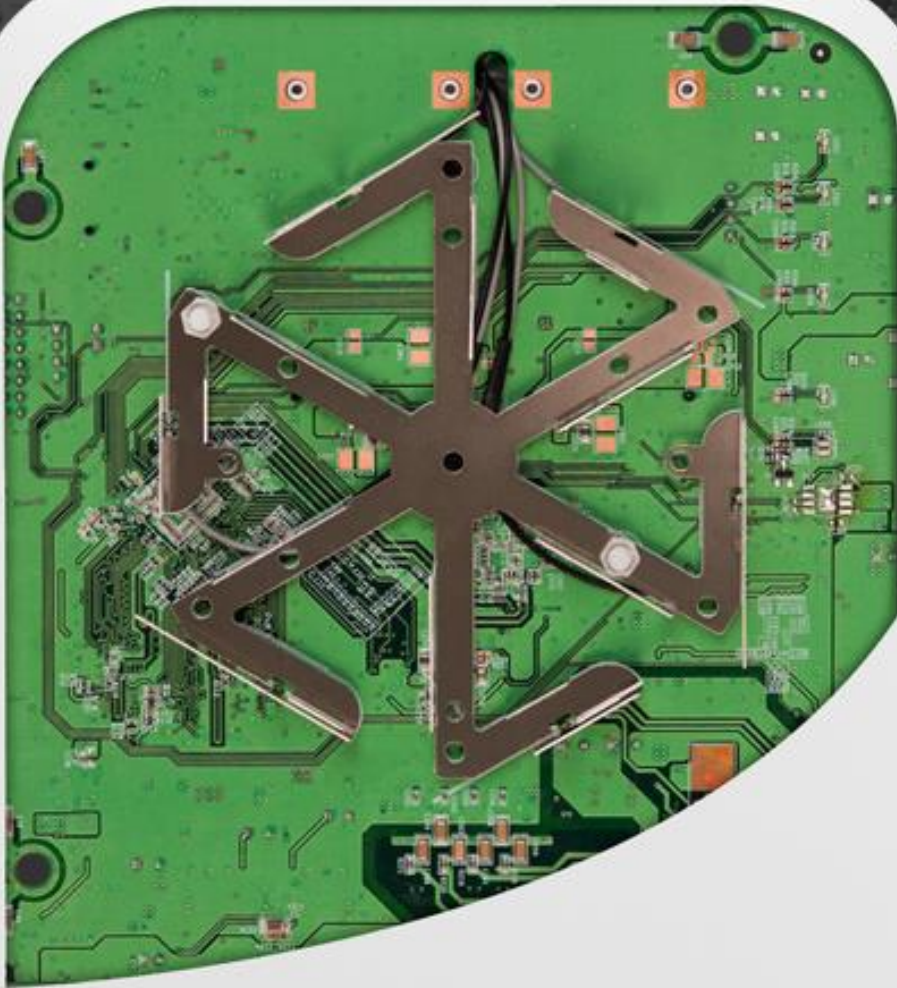

# Product Roadmap

**SM**  
MDM

**MR**  
Wireless LAN

**MX**  
Security Appliances

**MS**  
Ethernet Switches

  
CISCO

# Meraki Product : MR Access Point

**BYOD Policy**

**Traffic Shaping**

**WIDS / WIPS (Air Marshal)**

**Location Service (CMX)**

**BLE (MR32, MR72)**

**Indoor AP x 4, Outdoor AP x2**