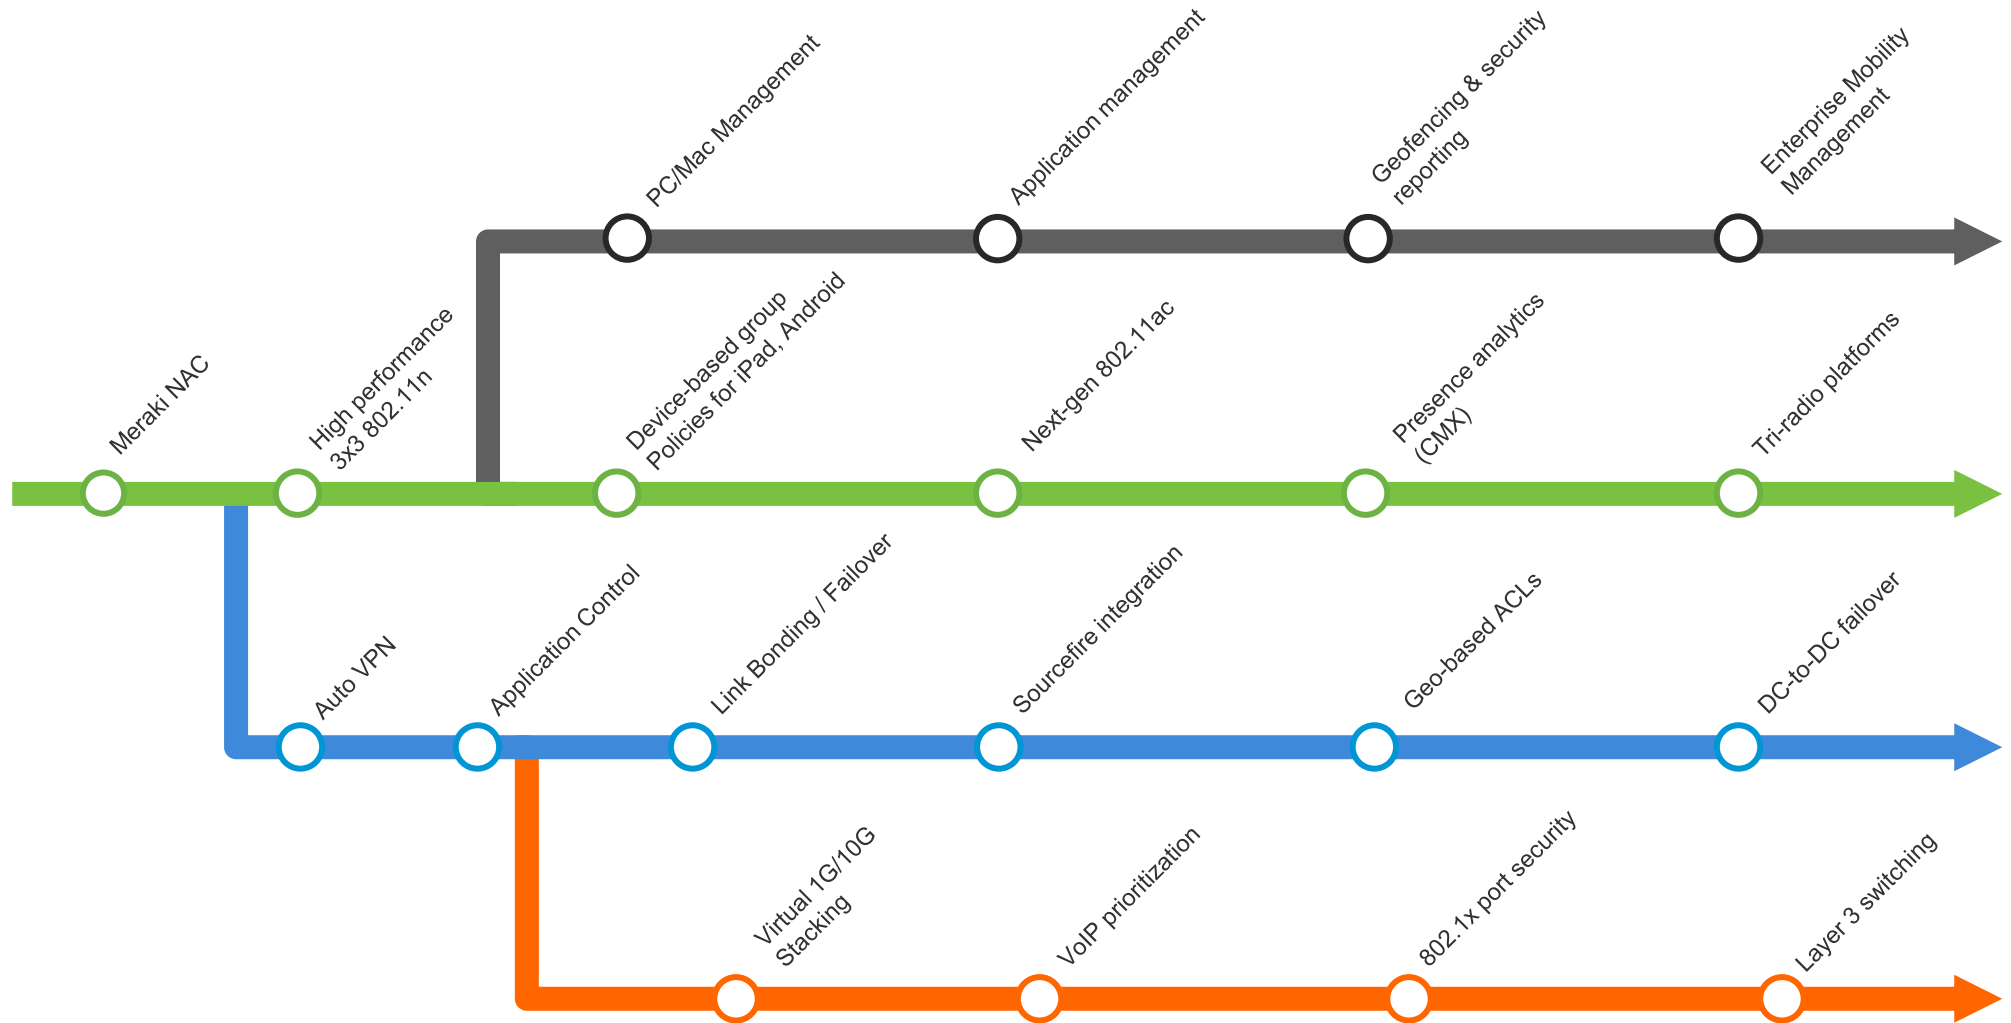

# Product Roadmap

**SM**  
MDM

**MR**  
Wireless LAN

**MX**  
Security Appliances

**MS**  
Ethernet Switches

  
CISCO

# Meraki Product : MR Access Point

**BYOD Policy**

**Traffic Shaping**

**WIDS / WIPS (Air Marshal)**

**Location Service (CMX)**

**BLE (MR32, MR72)**

**Indoor AP x 4, Outdoor AP x2**