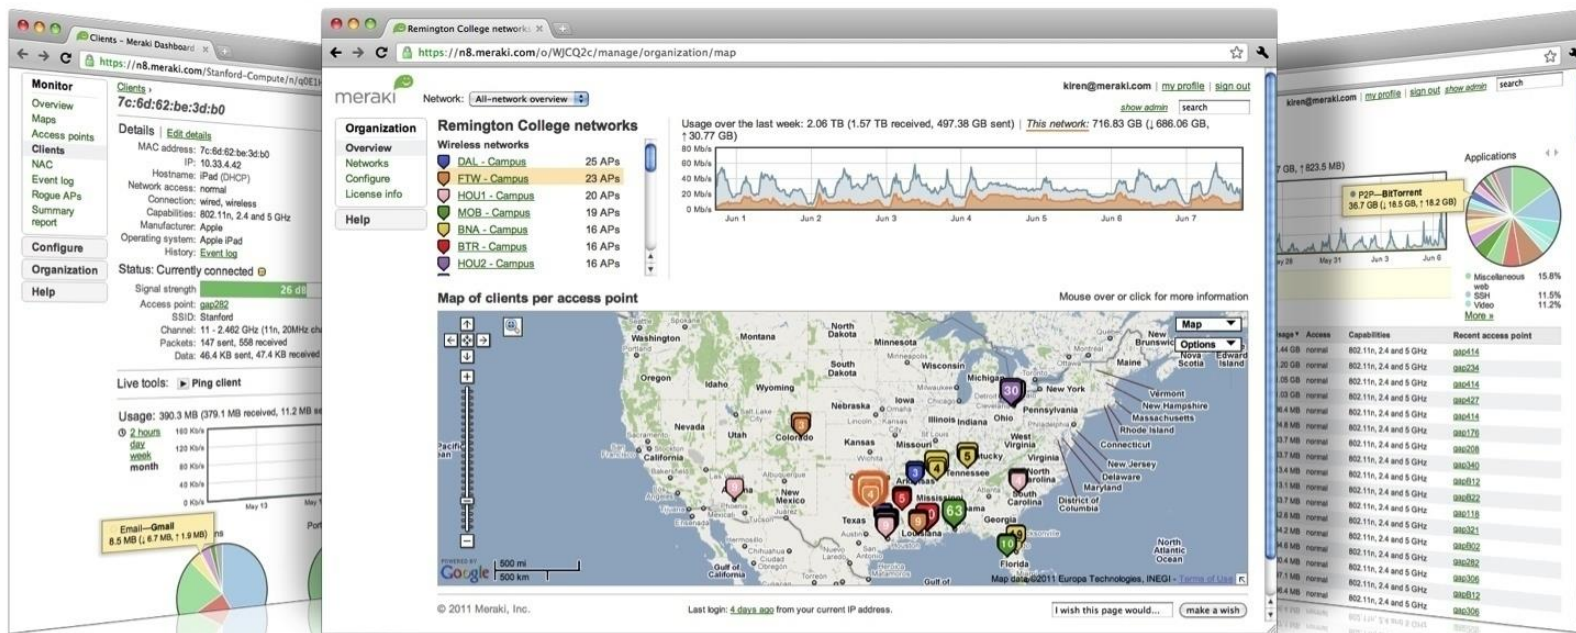

Cisco Meraki Vision : 100% Cloud - based IT

Cloud Managed WiFi
(2006)